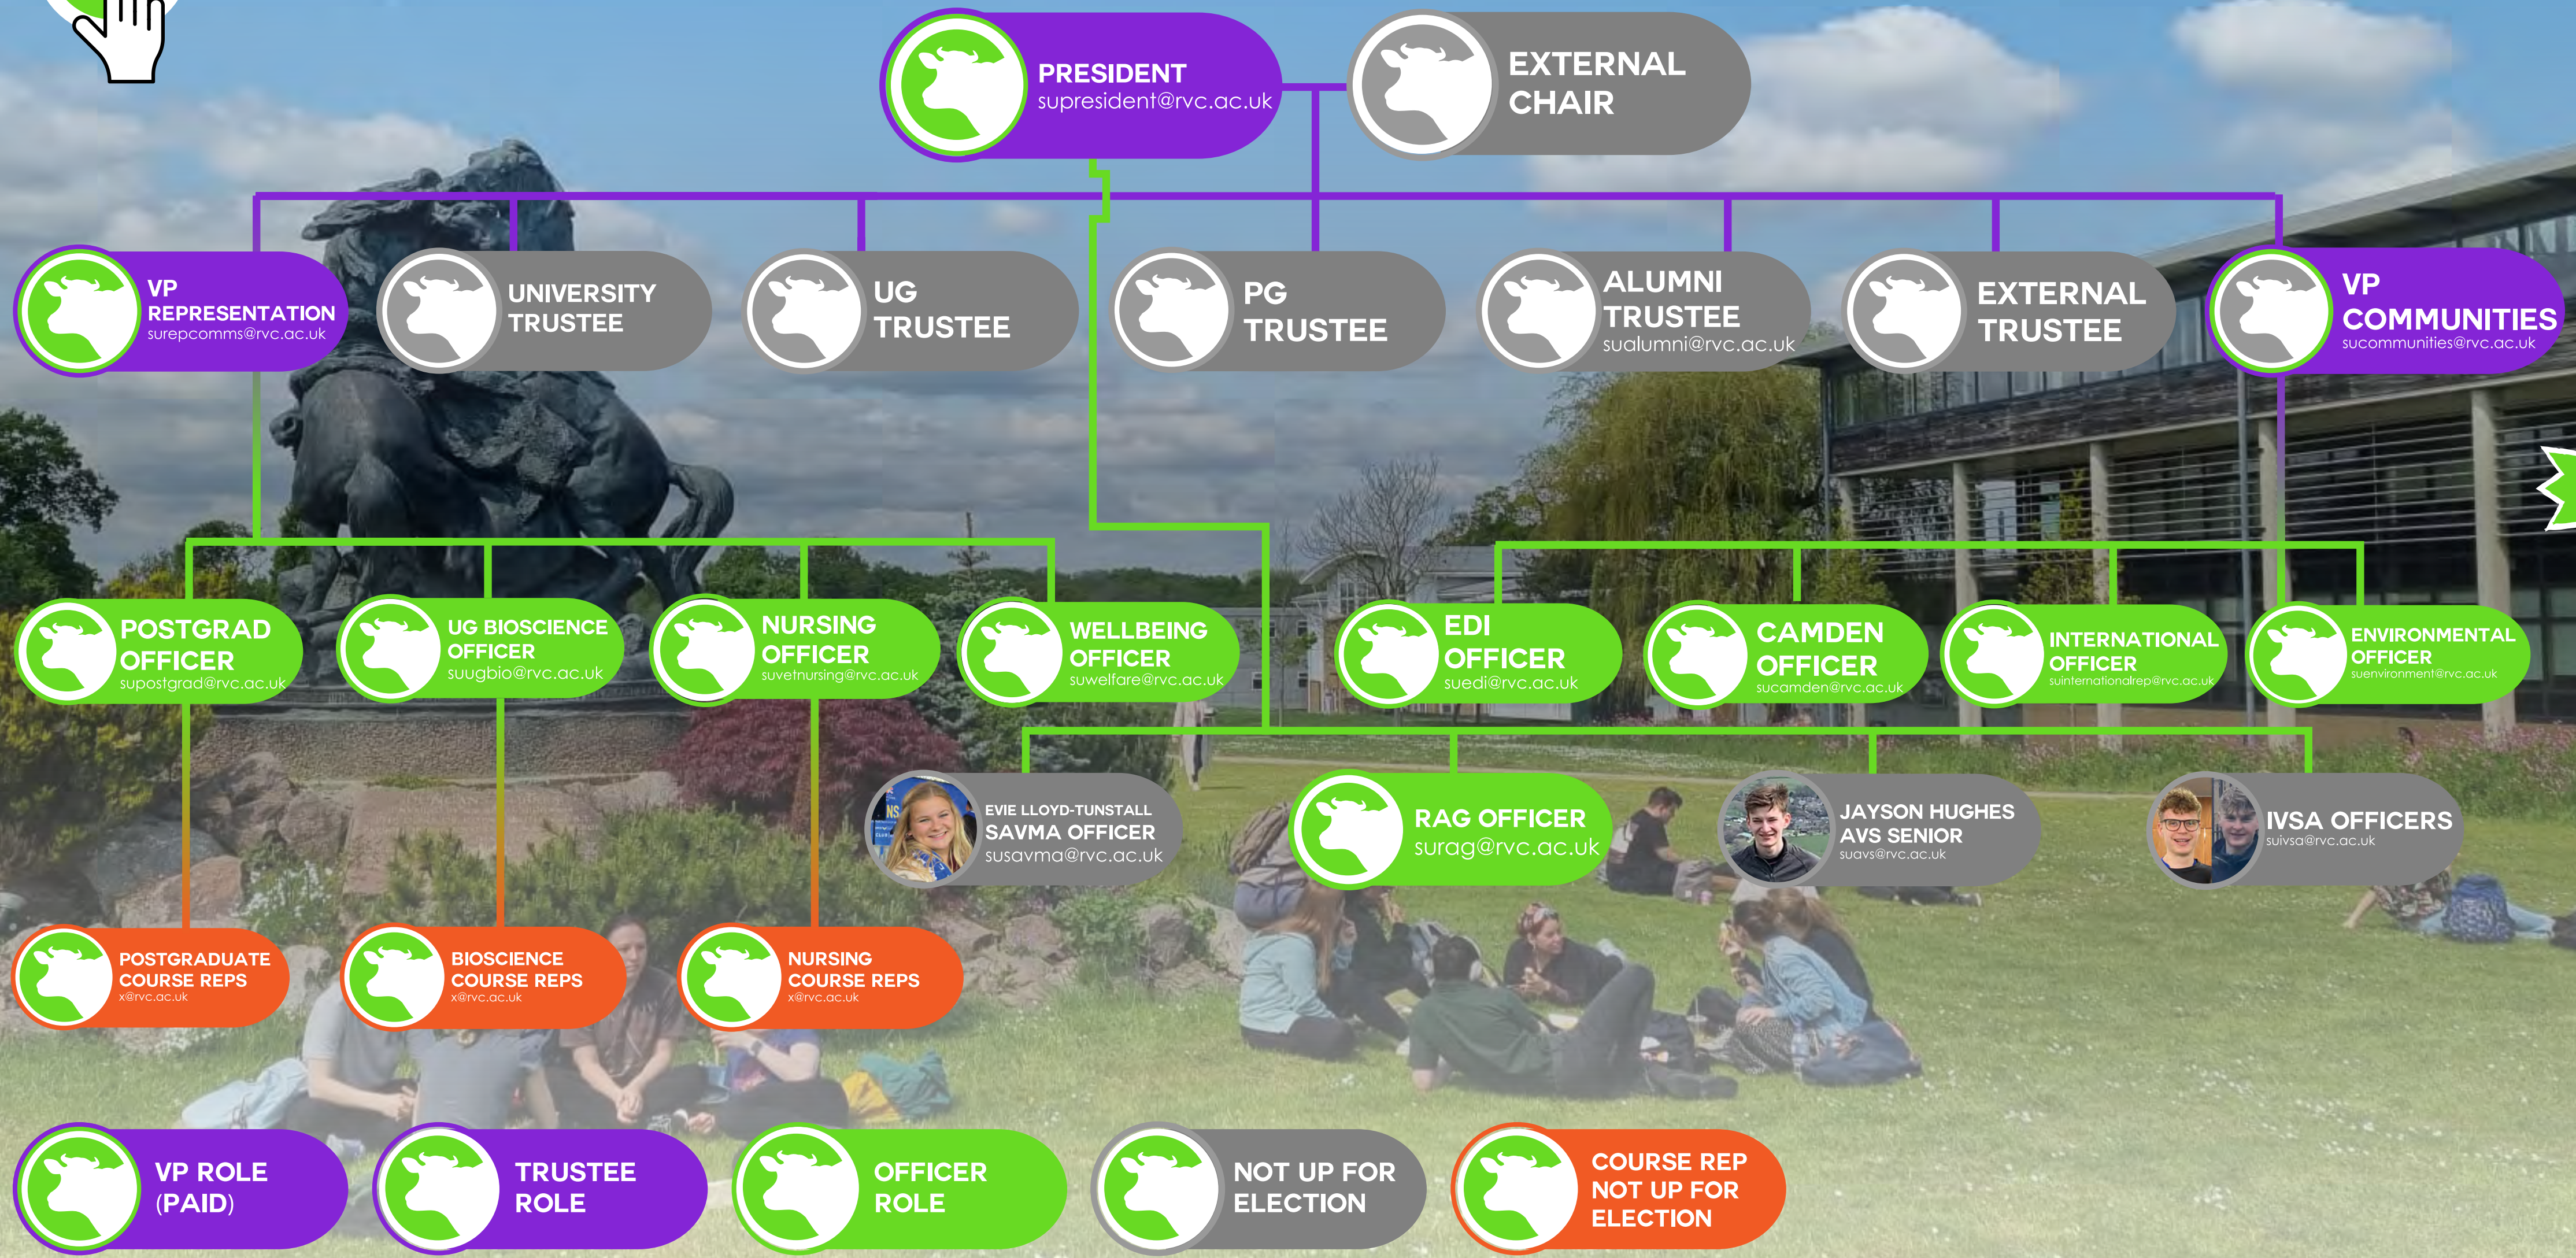

TRUSTEE & OFFICER STRUCTURE

[CLICK TO SEE JOB DESCRIPTION](#)

TRUSTEES
NON TRUSTEES
KEY

RVCSU

VP ROLE (PAID) **TRUSTEE ROLE** **OFFICER ROLE** **NOT UP FOR ELECTION** **COURSE REP NOT UP FOR ELECTION**